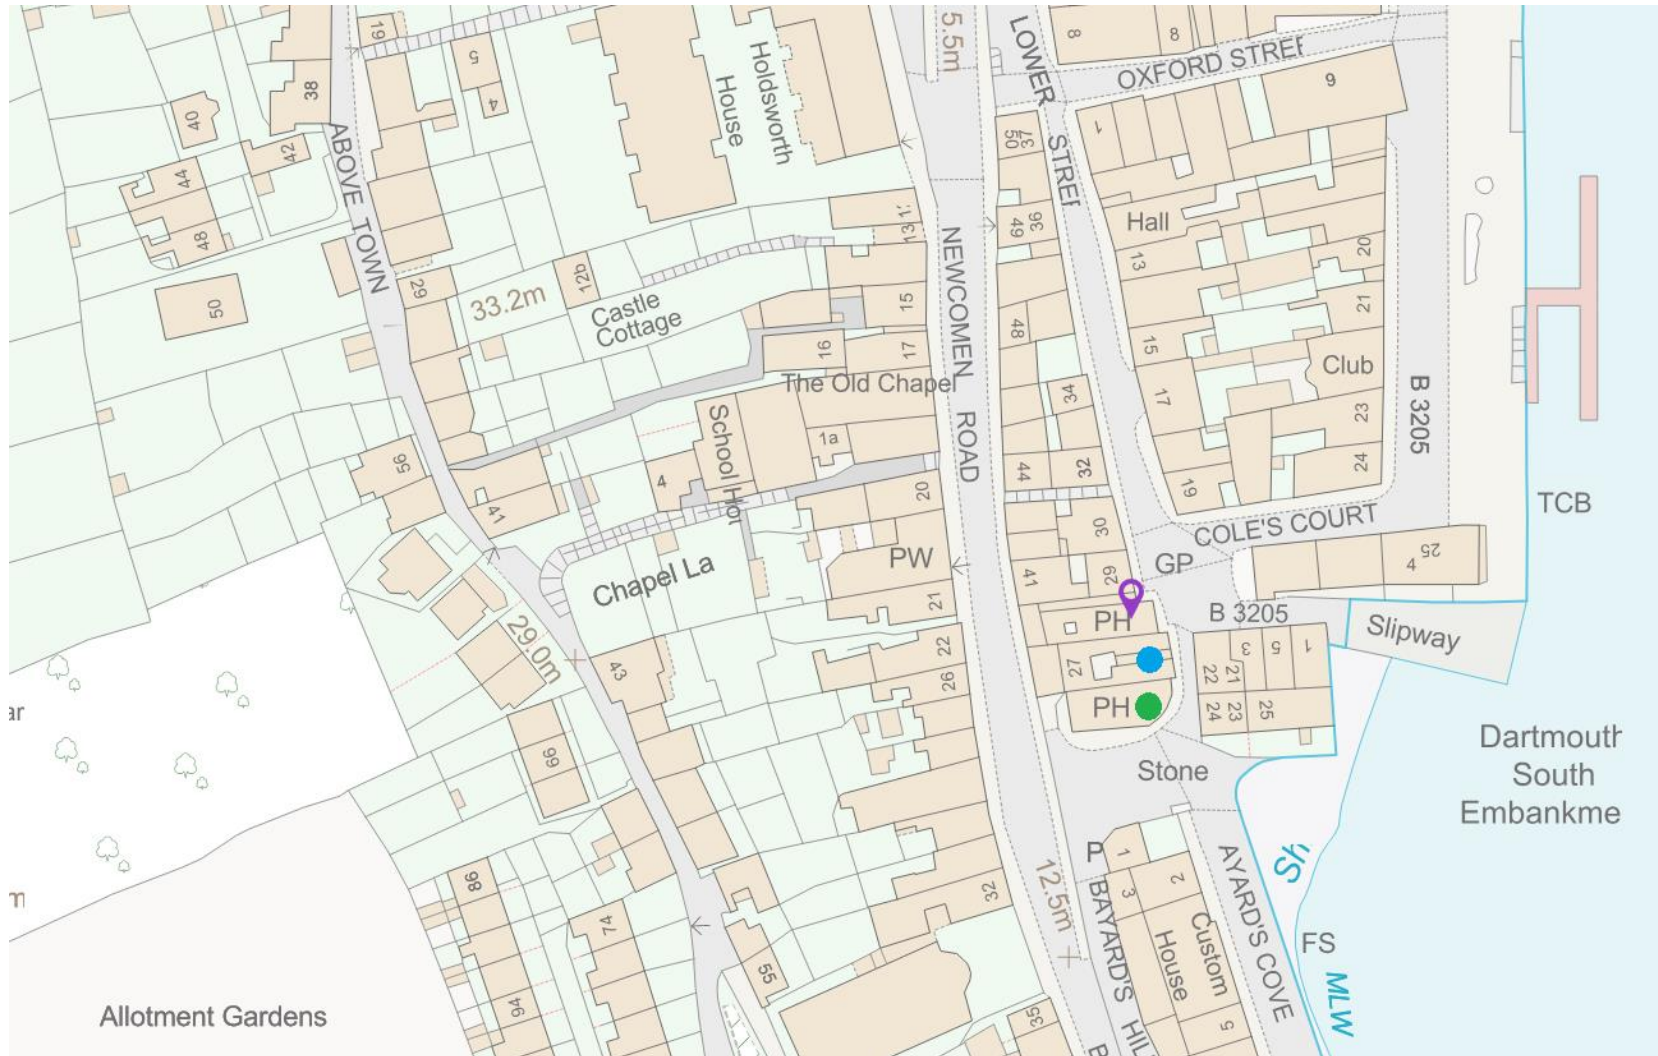

# APPENDIX C – Rockfish Takeaway - Location Plan

 = Rockfish Takeaway

 = Bayards Cove Inn

 = Dartmouth Arms

# APPENDIX C – Rockfish Takeaway - Location Plan