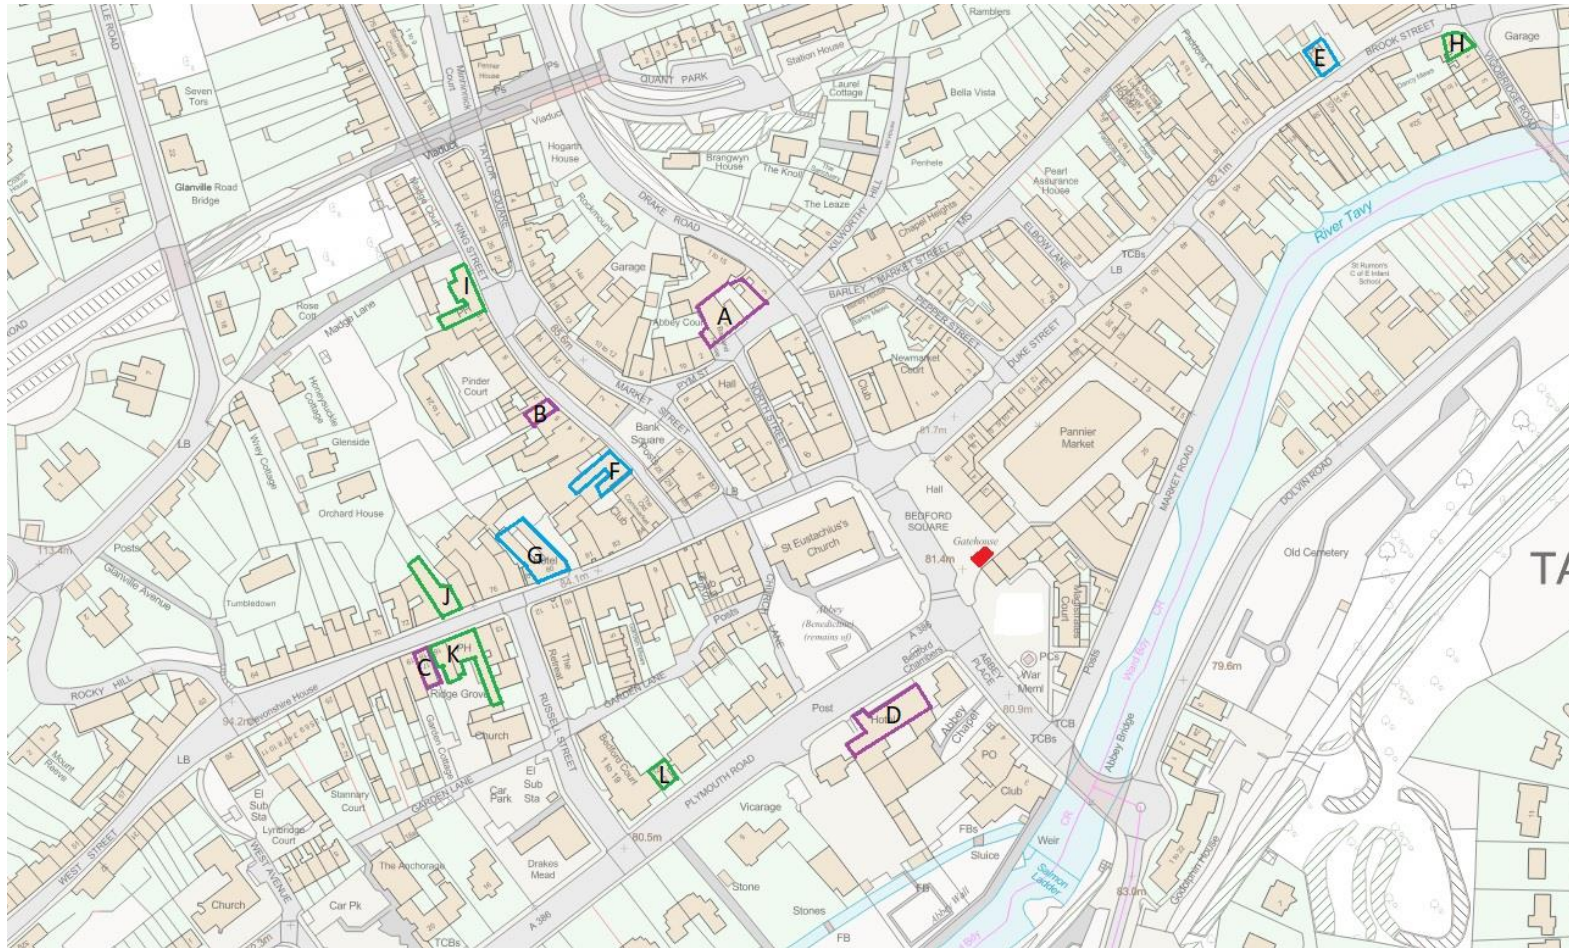

APPENDIX C – location plan showing premises and location of nearby pubs, bars and late night takeaways

■ = Burger Van

**Standard Closing Time
1am or later**

- A = Drakes Wine Bar
- B = Kings Kebab
- C = Jack Chams
- D = Bedford Hotel

**Standard Closing Time 12.30am or earlier
Non-Standard Closing Time 1am or later**

- E = Tavistock Inn
- F = Stannary Arms
- G = Queen's Head

Standard Closing Time 12.30am or earlier

- H = Too Hoppy
- I = Union Inn
- J = Tavy Chicken
- K = Cornish Arms
- L = HQ Bar